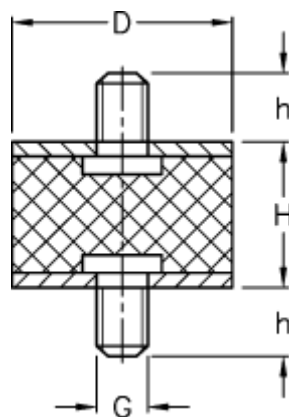

# Data Sheet

Article number: 511011620041601

Description: KLEE Vibration damper type 1  
40-30-1, M8x20/M8x20, NBR - 43 shore

## Measures

---

D = 40  
G = M8  
h = 20  
H = 30